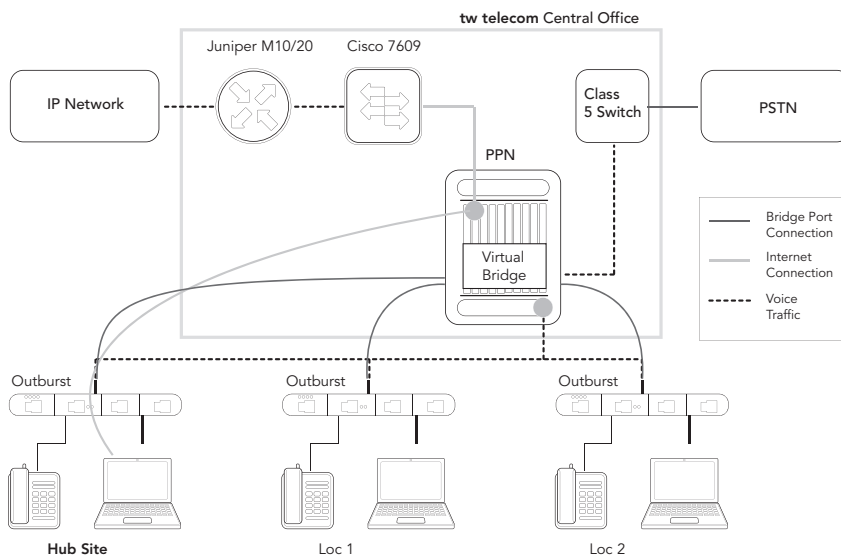

Integrated LAN

Extend Your Private LAN

Integrated LAN provides multi-location companies a private LAN extension, allowing you to transfer your private data between multiple locations without the costly equipment or expensive outsourced management services that alternative technologies require. Your private data is differentiated from Internet bound traffic through the use of distinct VLAN tags, and traffic remains secure on our private network.

Integrated LAN allows businesses to seamlessly and securely connect multiple locations within a metro area, or across the country. Employees access your corporate network, shared corporate resources, or your corporate intranet with a WAN connectivity that is now more available and affordable than ever before.

Your configuration options with Integrated LAN offer the maximum flexibility. You can choose a data-only service, Internet access, or bundle with tw telecom's VersiPak to add voice to your Integrated LAN. Each offers a variety of bandwidth and configuration options to meet your needs.