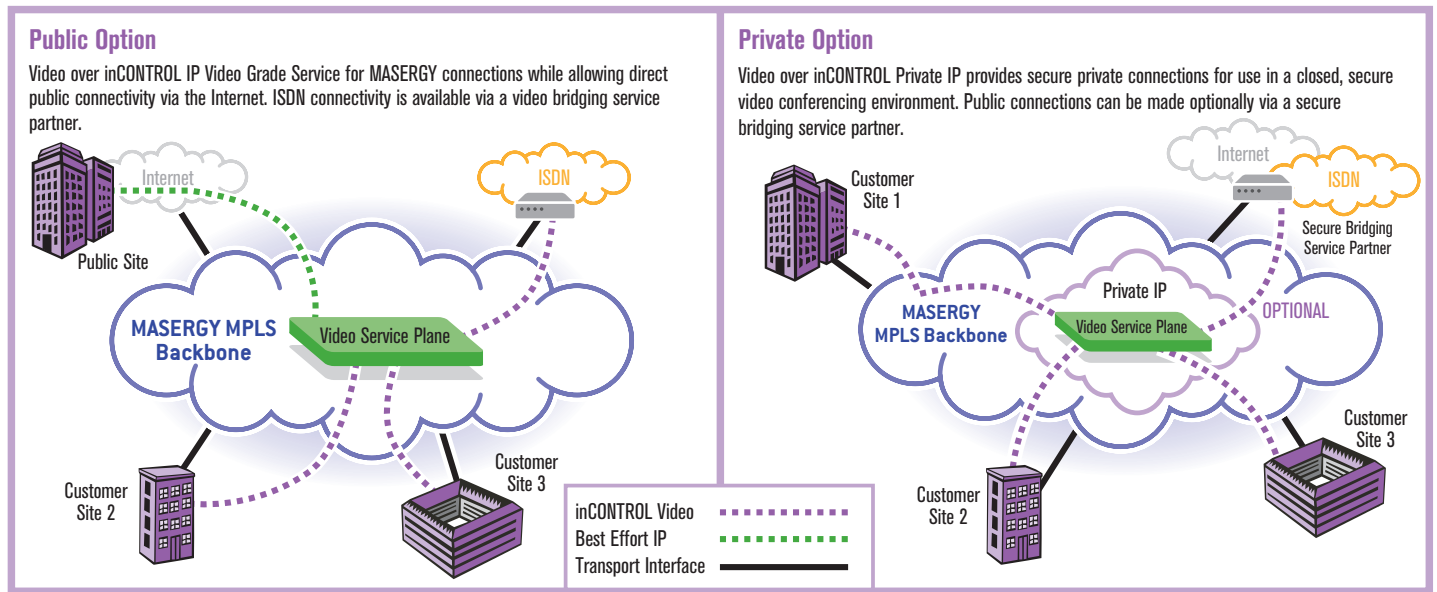

inCONTROL Video

*Reliable Broadcast Quality Video
that is Easy to Use*

**Customer-Controlled
Intelligent Networks**

inCONTROL Video provides a premium grade of IP bandwidth specifically engineered to deliver consistent performance of real-time video with true TV quality at all times and under all network conditions. Now you can save 30% or more versus traditional ISDN video, while enjoying the advantages of simple call set-ups and stable network connections. Best of all, when your business is ready, you can easily migrate your data and voice to the same network connection for significant cost savings and simplified network management.

inCONTROL Video Delivery Options:

Consistent Quality: Both options offer the same high quality video backed by industry-leading Service Level Agreements (SLA's), and the added capability of migrating to a converged solution over time.

Video SLA Insures Quality and Reliability:

- 100% video packet delivery
- Guaranteed in-sequence
- 5ms maximum latency variation ("jitter")
- Sub 1 second fast failover for network recovery

Contact: info@masergy.com or call toll free: 866-MASERGY